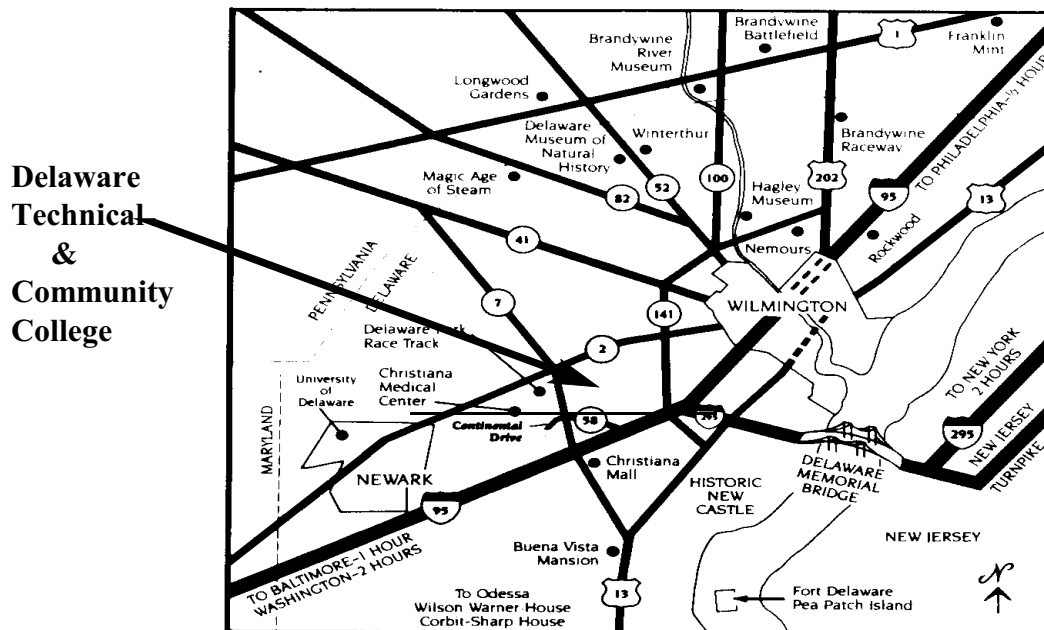

Delaware College Night '12

Fact Sheet

When: Thursday, March 15, 2012

Where: Delaware Technical & Community College, Stanton Campus
400 Stanton-Christiana Road, Newark, Delaware 19713
Gymnasium

Time: 7:00 PM to 9:00 PM

Setup Time: 6:00 PM to 7:00 PM

Directions: Delaware Technical & Community College is located at the intersection of Route 7 and Route 58 just off of I-95. Stanton is in New Castle County. Please note the map shown below. Additional information is available at www.collegefair.org.

Red Roof Inn
Rt I-95 & Rt 7
Newark, De
302-292-2870